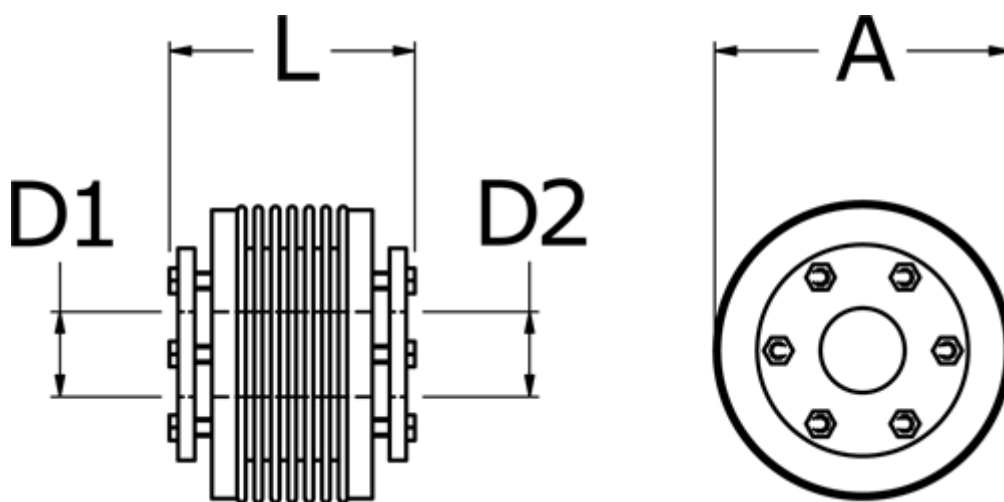

# Data Sheet

Article number: 3330503001025050

Description: Bellow coupling type 5 size300  
Length 102 mm, bore 50/50 mm

## Measures

A	= 110
D1	= 50
D2	= 50
L	= 102
Nom. torque NM (Tkn)	= 300